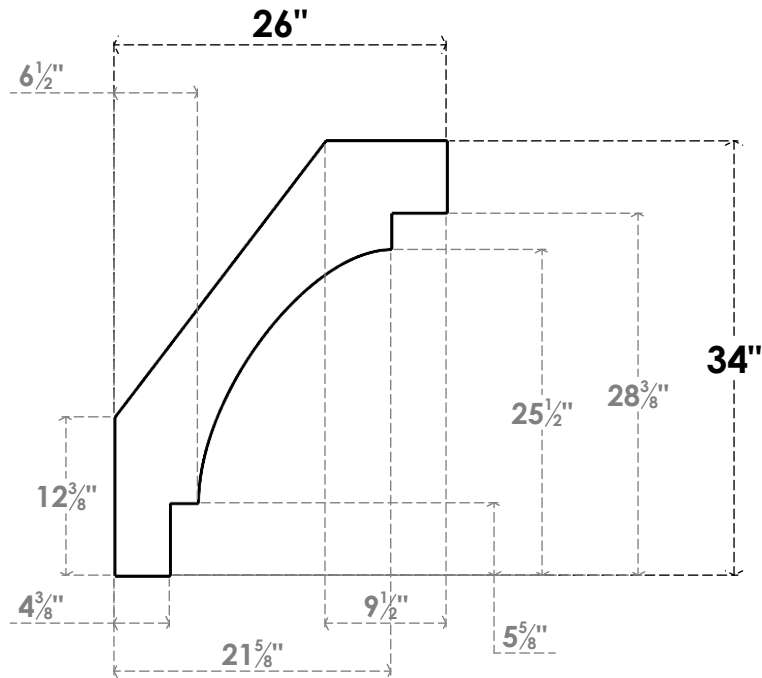

ITEM NUMBER: BRCPC055X26000X34000MRC

5 1/2"W X 26"D X 34"H MERCED ARCHITECTURAL GRADE PVC CLOSED KNEE BRACE

SIDE PROFILE

FRONT PROFILE

ISOMETRIC

EKENA MILLWORK
2300 WEST MAIN ST.
CLARKSVILLE, TX 75426
TOLL FREE: 866-607-0453
WWW.EKENAMILLWORK.COM