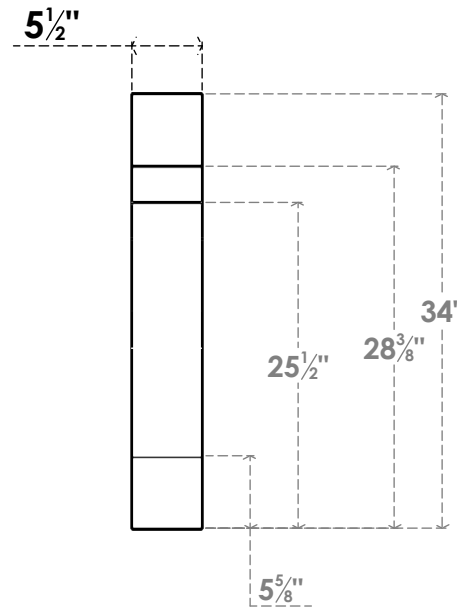

ITEM NUMBER: BRCPC055X26000X34000MRC

5 1/2"W X 26"D X 34"H MERCED ARCHITECTURAL GRADE PVC CLOSED KNEE BRACE

SIDE PROFILE

FRONT PROFILE

ISOMETRIC

EKENA MILLWORK
2300 WEST MAIN ST.
CLARKSVILLE, TX 75426
TOLL FREE: 866-607-0453
WWW.EKENAMILLWORK.COM